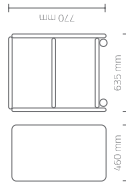

DIMENSIONI (mm) - DIMENSIONS (mm)