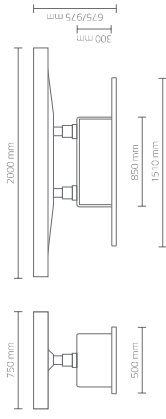

OPTIONAL:

- Materasso riscaldato
- Braccioni
- Materasso 850 mm
- Heated mattress
- Armrests
- Mattress 850 mm

OPTIONAL:

- Materasso riscaldato
- Braccioni
- Materasso 850 mm
- Heated mattress
- Armrests
- Mattress 850 mm

Lettino elettrico multifunzionale dotato di quattro motori, che offre diverse opzioni di regolazioni.

Il movimento elettrico delle due colonne e del materasso è gestito da un telecomando per agevolare qualsiasi tipo di trattamento.

Basamento Bianco Opaco con vano contenitivo dotato di anta a ribalta disponibile in quattro finiture.

Il materasso in skai bianco è disponibile anche nella versione con braccioni regolabili.

The Clair is a multifunctional electric massage bed equipped with four motors, which offers different adjustment options.

The electric movement of the two columns and of the mattress is controlled by remote control and facilitates any type of treatment.

The basement in matt white and it has a compartment with a flap door available in four different finishes.

The mattress in white skai is available with or without adjustable armrests.

* FINITURA NOBILITATO - MELAMINE FACED-BOARD FINISH

- bianco opaco
  matt white
- olmo miele
  honey elm
- rovere fumè
  smoky grey oak
- paper
  paper

Up & Down 0° to 45°

DIMENSIONI (mm) - DIMENSIONS (mm)