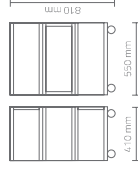

DIMENSIONI (mm) - DIMENSIONS (mm)

Carrello realizzato in nobilitato bianco lucido, dotato di due cassetti push & pull e un vano a giorno centrale. Frontali: cassetti in legno disponibili in tre diverse finiture: rovere bardolino, larice bianco, wengé naturale.

Trolley made of glossy white melamine-faced board provided with 2 push & pull drawers and one central compartment. Front details available in three different finishes: bardolino oak, white larch, natural wengé.