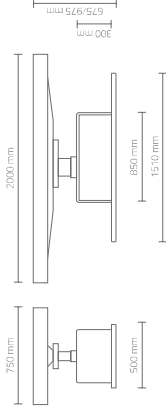

Up & Down 0° to 45°

DIMENSIONI (mm) - DIMENSIONS (mm)