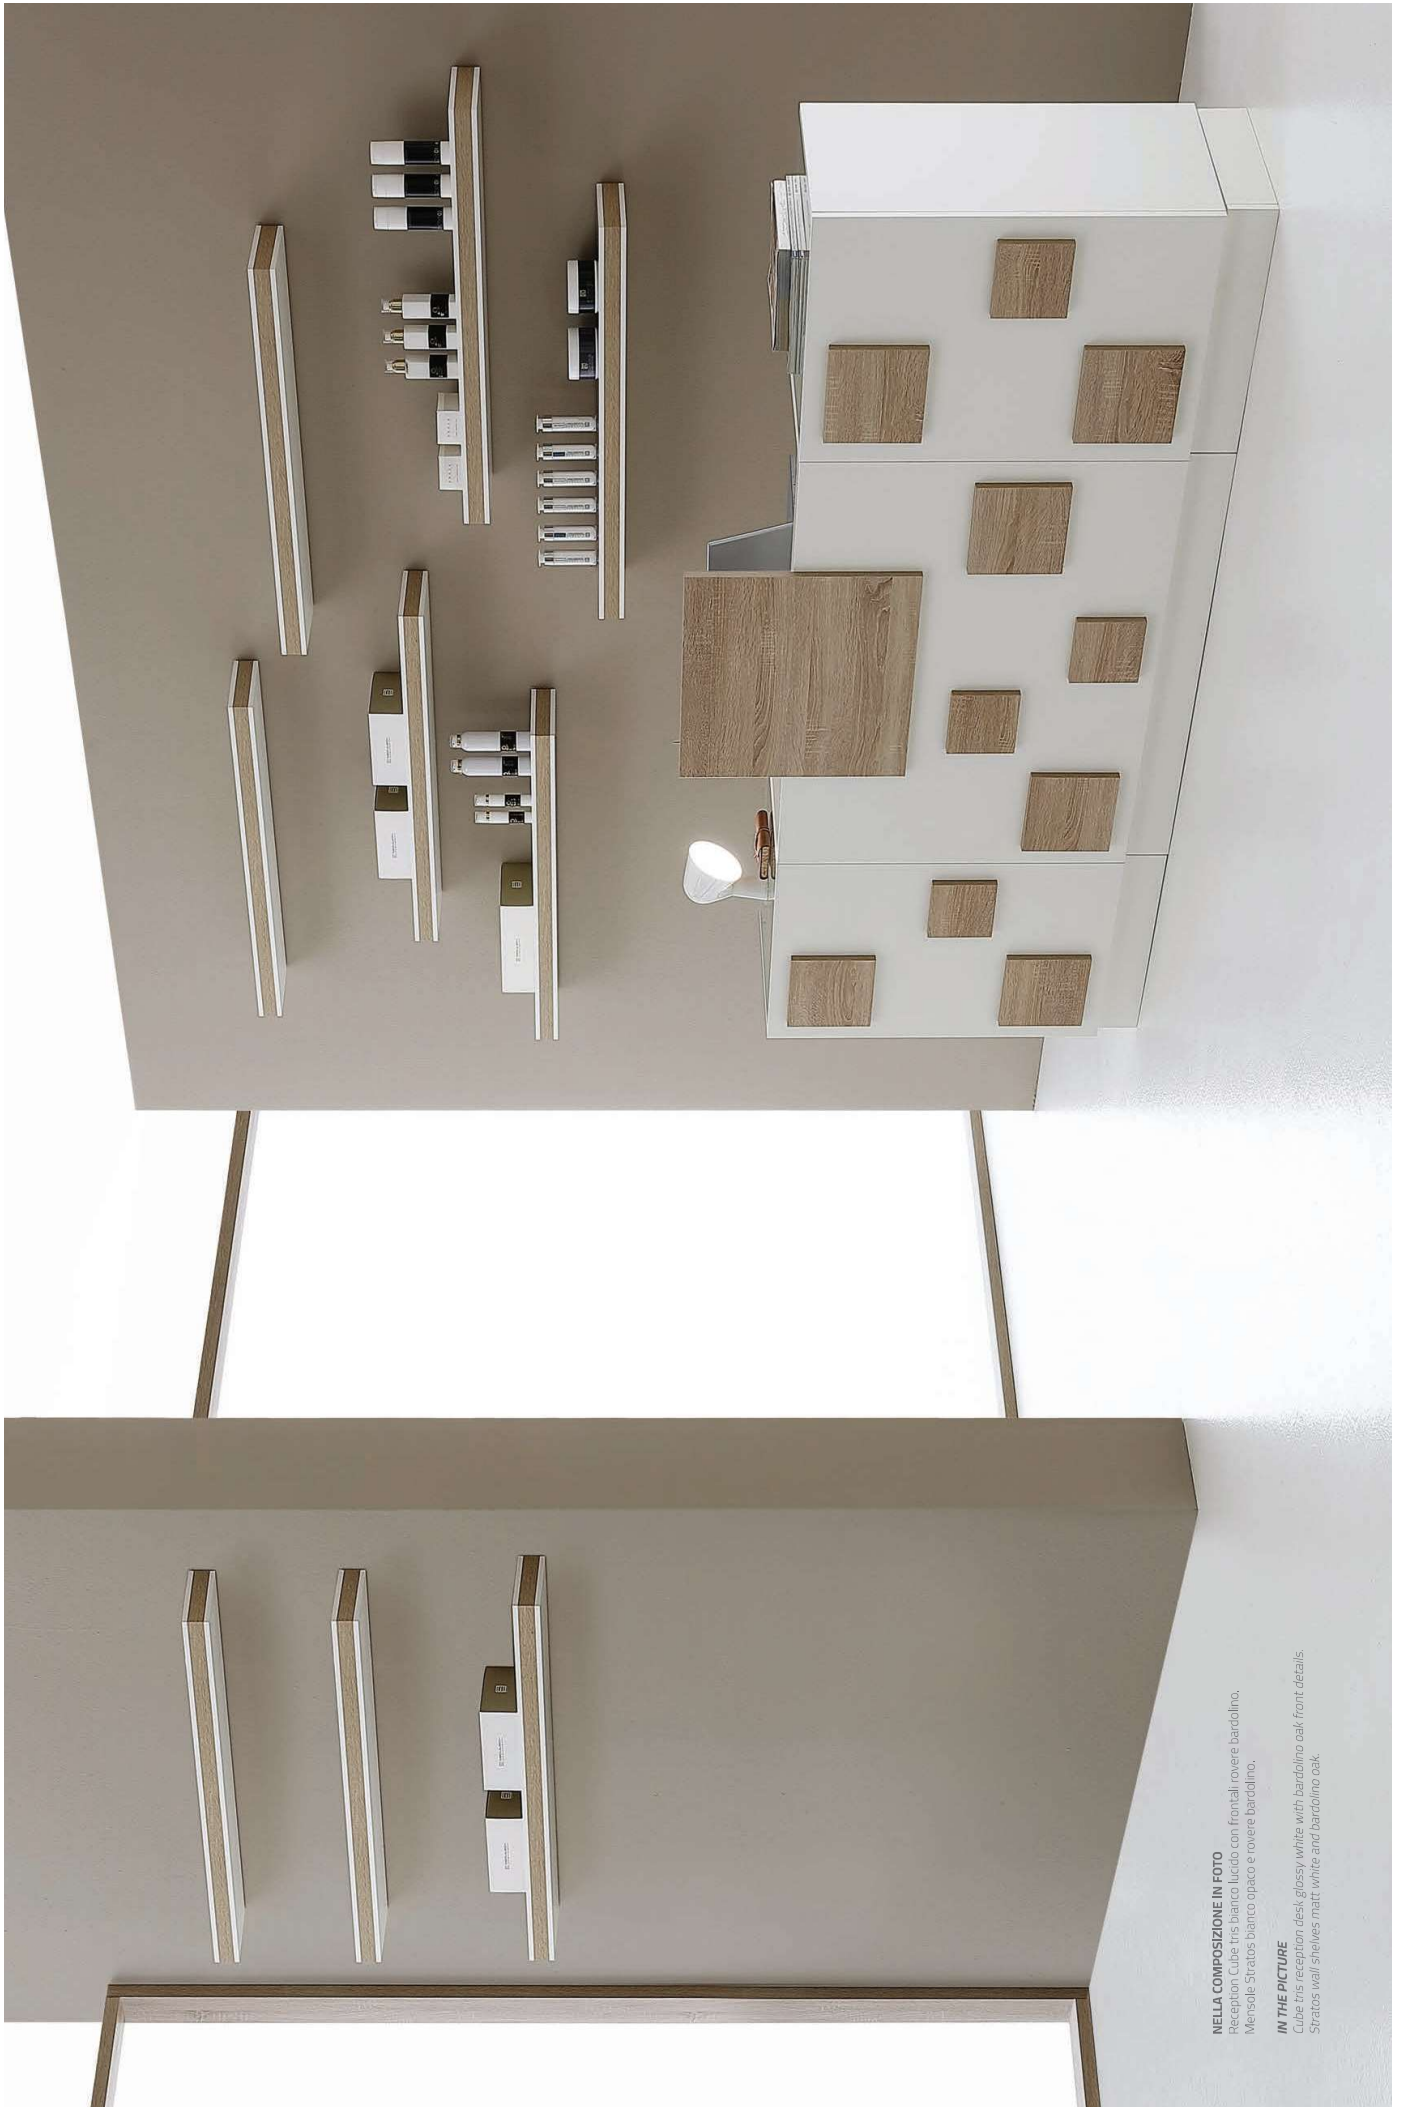

NELLA COMPOSIZIONE IN FOTO
Reception Cube tris bianco lucido con frontal rovere bardolino,
Menssole Stratos bianco opaco e rovere bardolino.

IN THE PICTURE
Cube tris reception desk, glossy white with bardolino oak front details,
Stratos wall shelves matt white and bardolino oak.