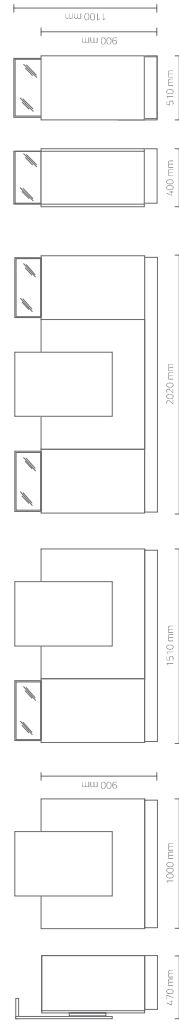

VETRINETTA LIGHT

DIMENSIONI (mm) - DIMENSIONS (mm)