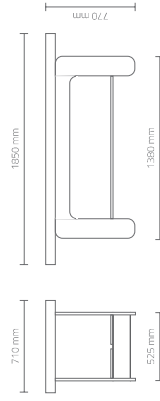

0° to 45°

DIMENSIONI (mm) - DIMENSIONS (mm)