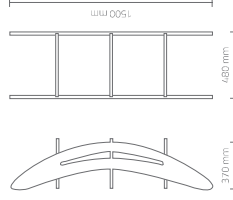

Elos è una mensola a tre ripiani, realizzata in legno multistrato e disponibile in due diverse finiture: acero sbiancato e wengé.

Elos is a three level shelf made of multilayer wood available in two different finishes: bleached maple and wenge.

DIMENSIONI (mm) - DIMENSIONS (mm)