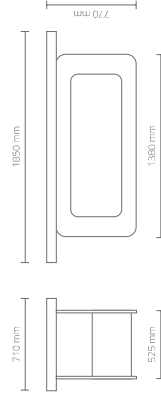

DIMENSIONI (mm) - DIMENSIONS (mm)