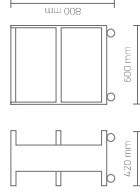

DIMENSIONI (mm) - DIMENSIONS (mm)

CARRELLO LIVING | TROLLEY LIVING

FINITURE - FINISHES

Piani rovere bardolino
Shelves bardolino oak

Piani larice bianco
Shelves white larch