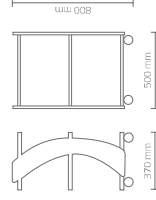

Carrello a tre ripiani realizzato in legno multistrato di betulla disponibile in due versioni: con ripiani in vetro satinato o con ripiani in legno e in due diverse finiture: acero sbiancato e wengé.

Three shelves trolley made of multilayer birch wood available in two versions: glass shelves or wooden shelves. It is available in two different finishes: bleached maple and wenge.

DIMENSIONI (mm) - DIMENSIONS (mm)