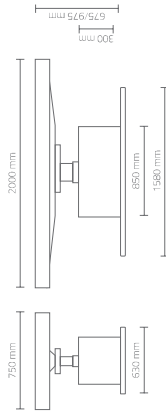

OPTIONAL:

- Materasso riscaldato
- Braccioni regolabili
- Materasso 850 mm
- Heated mattress
- Armrests
- Mattress 850 mm

Up & Down 0° to 45°

DIMENSIONI (mm) - DIMENSIONS (mm)