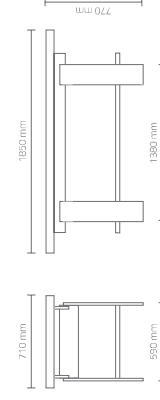

OPTIONAL - ACCESSORIES
MATERASSO RISCALDATO - HEATED MATTRESS

Living è un lettino per massaggi realizzato in finitura bianco opaco con piano d'appoggio disponibile in due diverse finiture. Il materasso in skai bianco è dotato di foro facciale, relativo tappo e portarotolo. La testata è regolabile manualmente.

Living is a massage bed realized in matt white finish with a shelf on the base available in two different finishes.

The headrest is manually adjustable.

0° to 45°

DIMENSIONI (mm) - DIMENSIONS (mm)