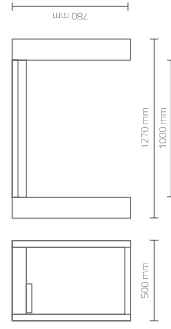

DIMENSIONI (mm) - DIMENSIONS (mm)