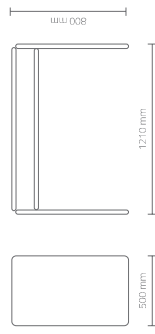

## TAVOLO MANICURE NAIL NAT | MANICURE TABLE NAIL NAT

FINITURE - FINISHES

**Struttura bianco opaco**  
Structure matt white

DIMENSIONI (mm) - DIMENSIONS (mm)

**OPTIONAL - ACCESSORIES**  
LAMPADA LED - CUSCINO POGGIAMANI - ASPIRATORE HELIOS 280  
LED LAMP - HAND CUSHION - HELIOS 280 ASPIRATOR