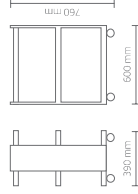

DIMENSIONI (mm) - DIMENSIONS (mm)