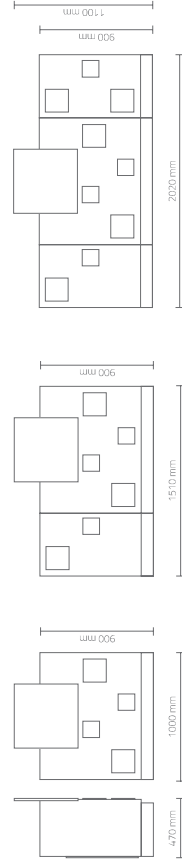

DIMENSIONI (mm) - DIMENSIONS (mm)