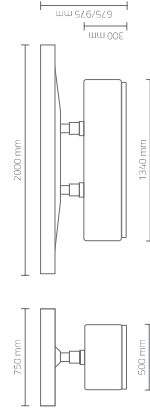

OPTIONAL:

- Materasso riscaldato
- Braccioni regolabili
- Materasso 850 mm
- Heated mattress
- Adjustable armrests
- Mattress 850 mm

Up & Down 0° to 45°

Mover

DIMENSIONI (mm) - DIMENSIONS (mm)