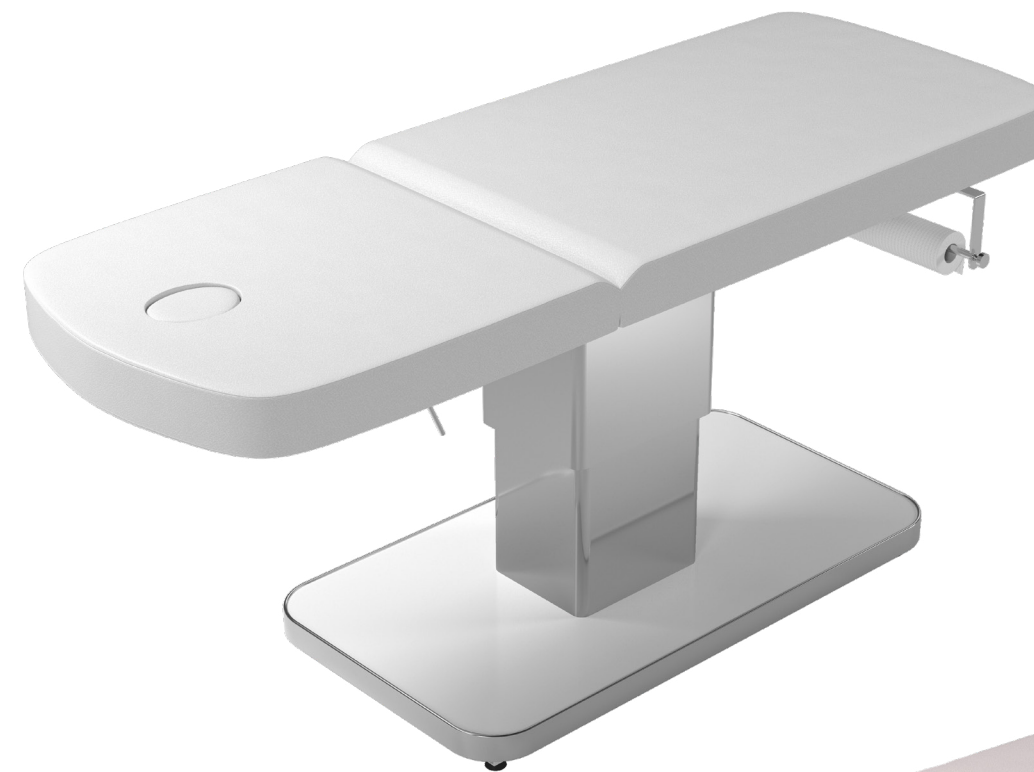

XELY

-30%

Massage and SPA Body/Facial Treatment Bed.
Integrated paper roll holder and adjustable face cradle.

Black or chrome finish

~~€ 4.981,00~~   **€ 3.486,00**

Gold finish

~~€ 5.211,00~~   **€ 3.648,00**