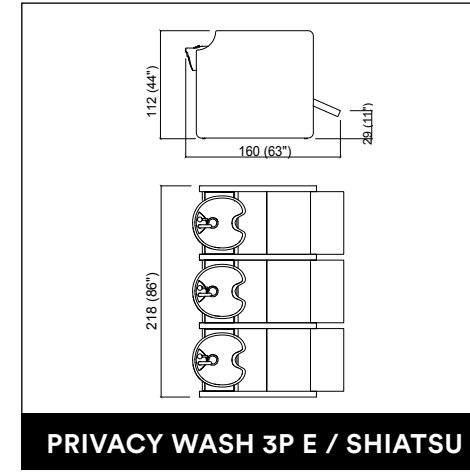

PRIVACY WASH E / SHIATSU

PRIVACY WASH 2P E / SHIATSU

**CELEBRITY PRIME SOFA 3P
E / SHIATSU2P**

TIMEGATE

HALO

PRIVACY WASH 3P E / SHIATSU

MONOBERT

MONOBERT WALL