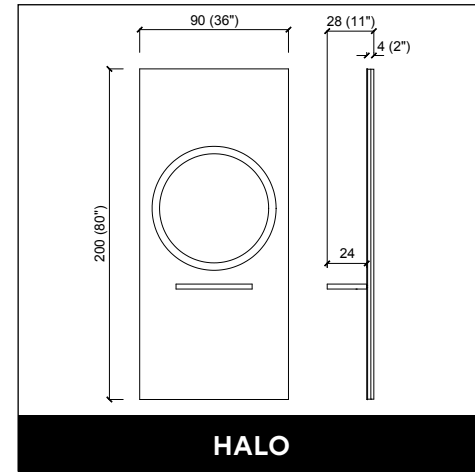

PRIVACY WASH E / SHIATSU

PRIVACY WASH 2P E / SHIATSU

**CELEBRITY PRIME SOFA 3P
E / SHIATSU2P**

TIMEGATE

HALO

PRIVACY WASH 3P E / SHIATSU

MONOBERT

MONOBERT WALL