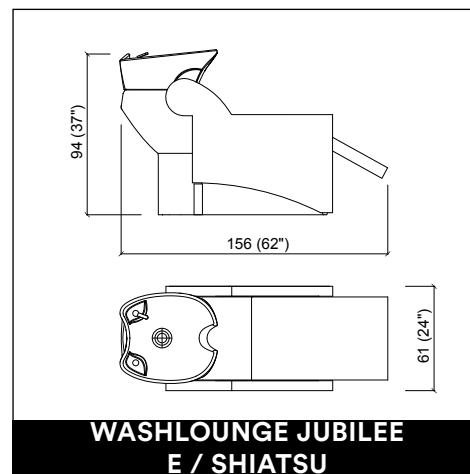

TIMEGATE

WASHLOUNGE JUBILEE BASIC

STATUS DESK 150

**WASHLOUNGE JUBILEE
E / SHIATSU**