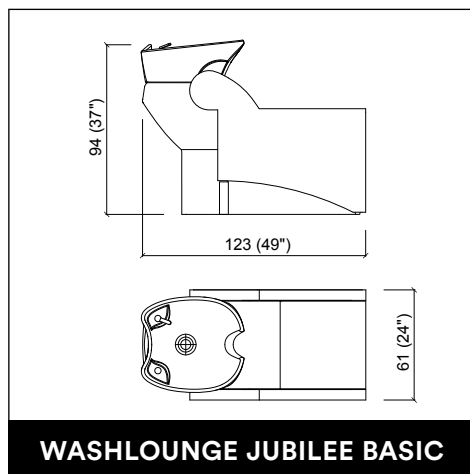

PRIVACY WASH E / SHIATSU

PRIVACY WASH 2P E / SHIATSU

**CELEBRITY PRIME SOFA 3P
E / SHIATSU2P**

TIMEGATE

HALO

PRIVACY WASH 3P E / SHIATSU

MONOBERT

MONOBERT WALL