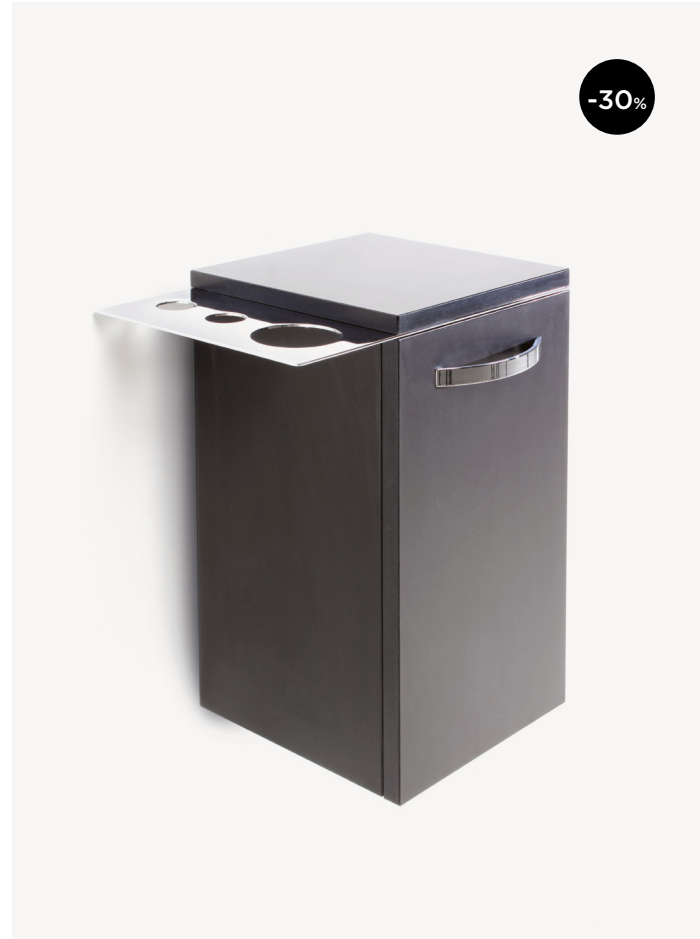

GARI

Trolley.
Black matt finish.

~~€ 435,00~~   **€ 304,00**

WALLY

Service cabinet.
Black or white matt finish.

~~€ 396,00~~   **€ 277,00**

ICART

Multifunction trolley.
White finish.

~~€ 1.142,00~~   **€ 799,00**

-30%