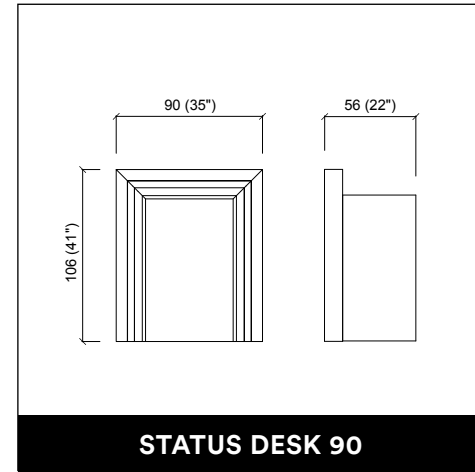

WASHLOUNGE JUBILEE BASIC

**WASHLOUNGE JUBILEE
E / SHIATSU**

AUREOLE ROTO

DUOBERT

DUOBERT WALL

TRIOBERT

TRIOBERT WALL

STATUS DESK 150