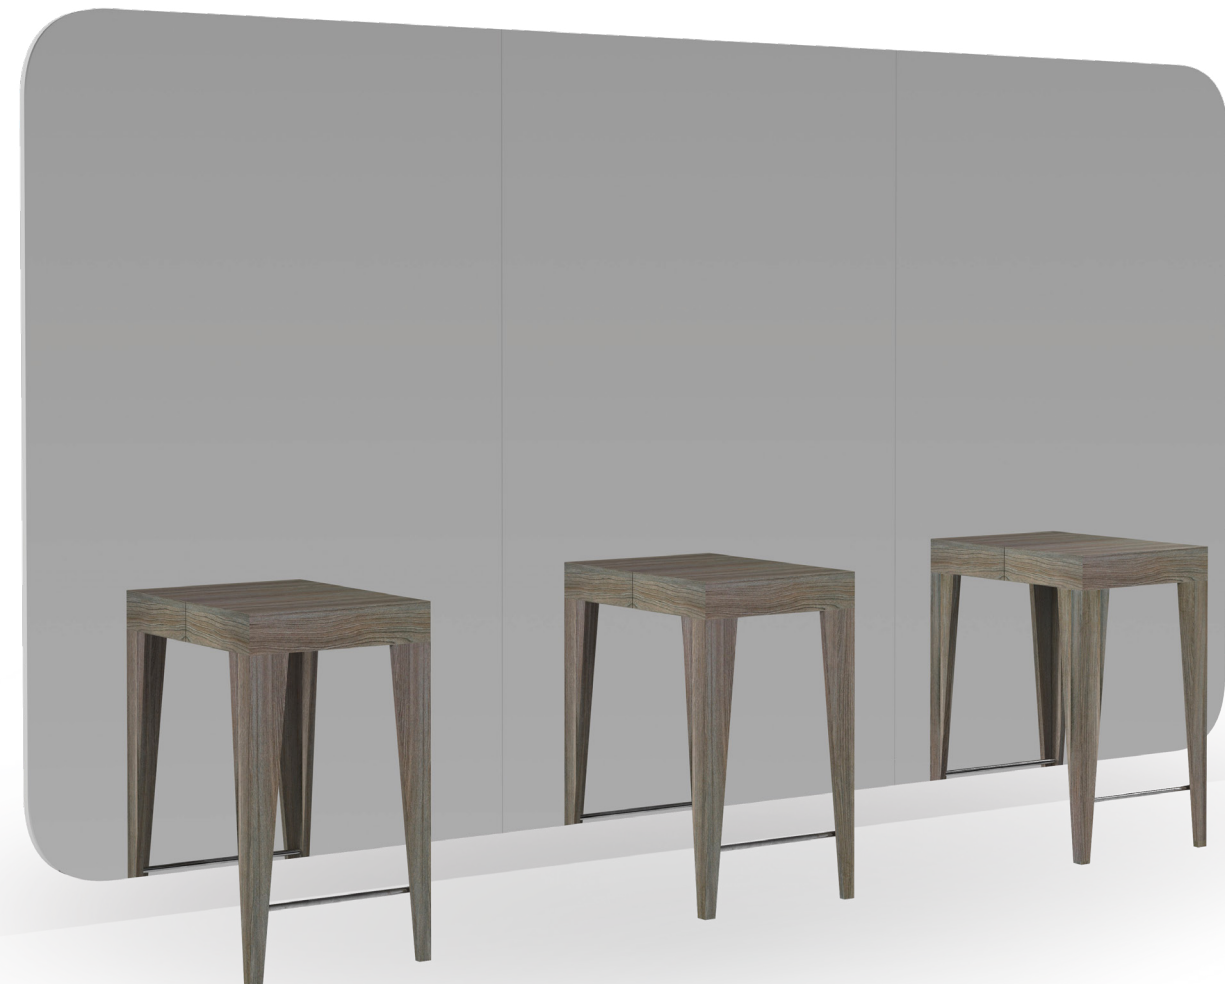

MADISON INFINITE 3P

3 seater wall styling station. Electrified console in Wood color.

~~€ 4.057,00~~ € 2.840,00

Glossy white station or black acrylic

~~€ 4.424,00~~ € 3.097,00