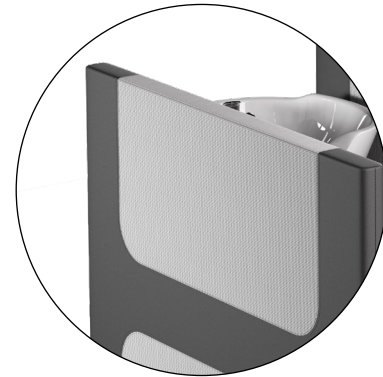

PRIVACY FAUBOURG 2P

Shampoo station, double unit.
With electric footrest and adjustable bowl.

All vinyl colors available

~~€ 8.059,00~~ € 5.641,00

With air-shaitsu massage system

~~€ 10.211,00~~ € 7.148,00

-30%