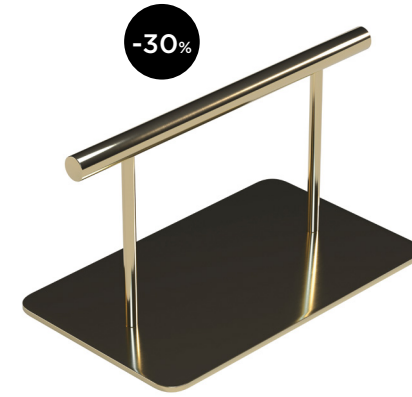

Trolley.
Black matt finish.

~~€ 435,00~~ **€ 304,00**

WALLY

Service cabinet.
Black or white matt finish.

~~€ 396,00~~ **€ 277,00**

ICART

Multifunction trolley.
White finish.

~~€ 1.142,00~~ **€ 799,00**

-30%

-30%

SOLID GOLD

Retail display in gold PVD steel and crystal shelves.

~~€ 720,00~~ € 504,00

-30%

OROPURO

Metal footrests with glossy gold finish.

~~€ 410,00~~ € 287,00

-30%

DUETTO

Footrest in chromed steel.

~~€ 137,00~~ € 96,00

-30%

DUETTO SUPERBLACK

Footrest in black epoxy painted steel.

~~€ 126,00~~ € 88,00

-40%

SOFTCOL

Black soft silicone removable neckrest with suction cups.

~~€ 38,00~~ € 23,00

-30%

BELLATRIX

Movable mirror.
Gold or glossy black frame.