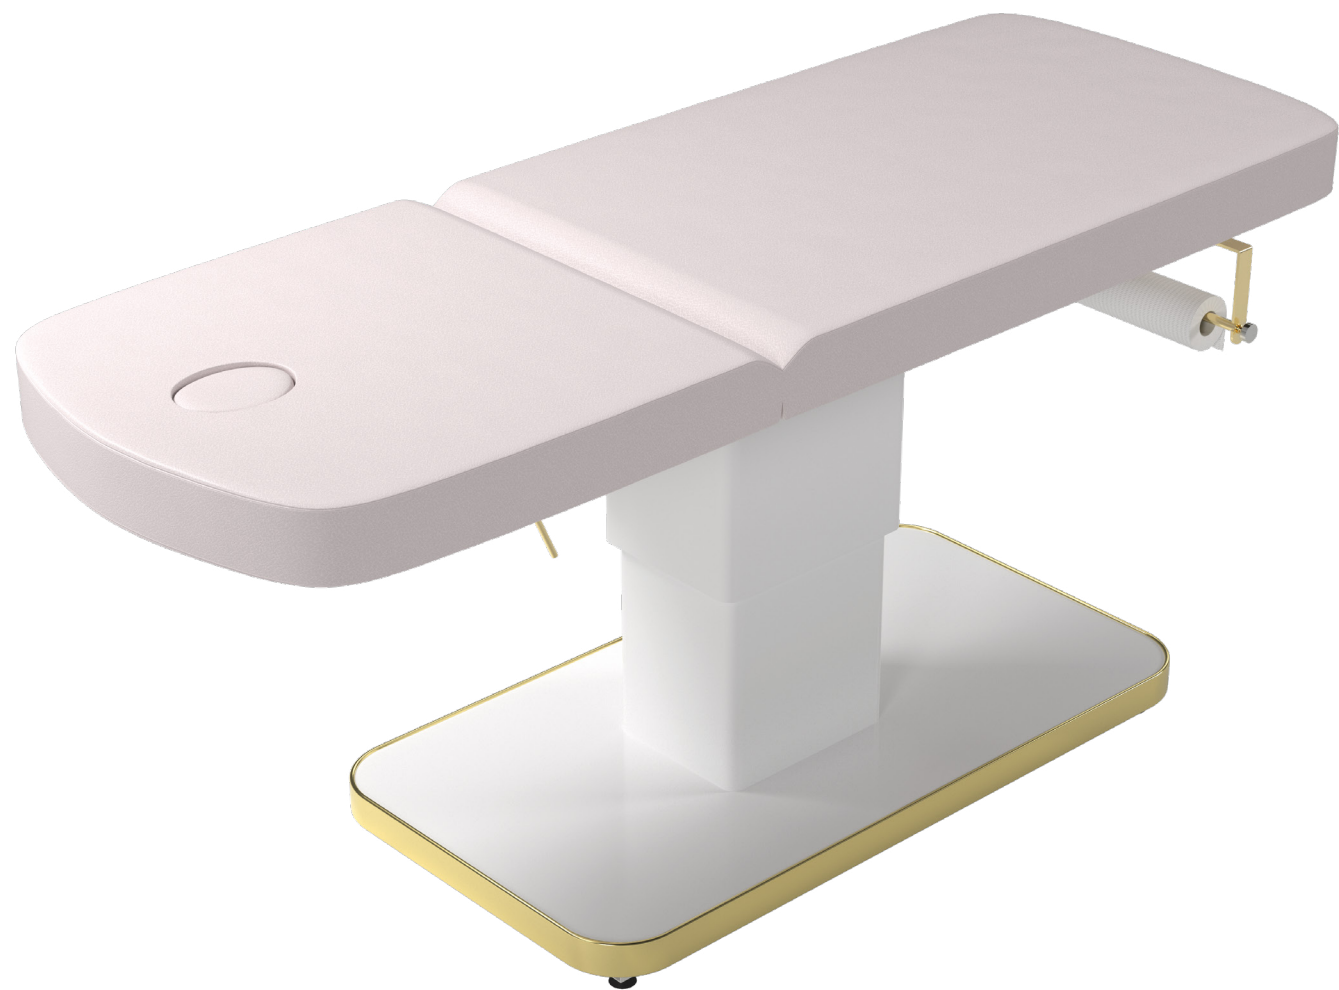

~~€ 126,00~~ € 88,00

-40%

SOFTCOL

Black soft silicone removable neckrest with suction cups.

~~€ 38,00~~ € 23,00

-30%

BELLATRIX

Movable mirror.
Gold or glossy black frame.

Black finish, 1 mirror
~~€1.100,00~~ € 770,00

Gold finish, 1 mirror
~~€1.250,00~~ € 875,00

Black finish, 2 mirrors
~~€1.200,00~~ € 840,00

Gold finish, 2 mirrors
~~€1.350,00~~ € 945,00

-30%

SPECH

Single sided mirror movable.
Gold or glossy black frame.

~~€398,00~~ € 278,00

FLEX

Massage SPA bed for body and face treatments. Equipped with 3 motors for adjustable height, backrest and legs. Integrated adjustable armrests and headrest with face-hole.

All vinyl colors available

~~€6.757,00~~

€ 4.730,00

-30%

XELY

-30%

Massage and SPA Body/Facial Treatment Bed.
Integrated paper roll holder and adjustable face cradle.

Black or chrome finish

~~€ 4.981,00~~ **€ 3.486,00**