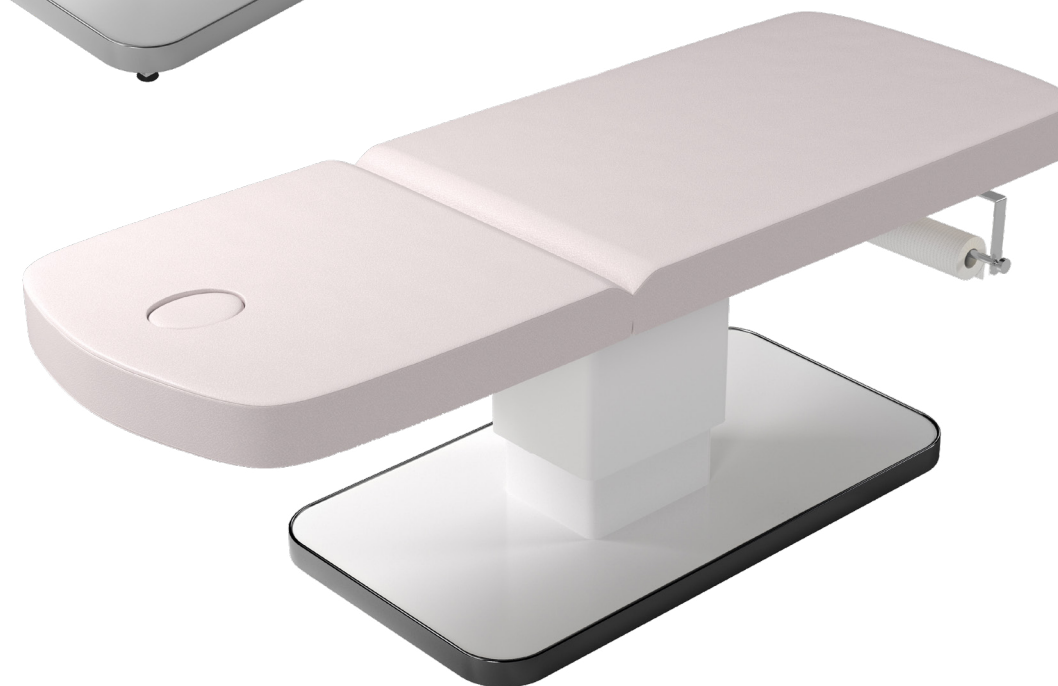

XELY

-30%

Massage and SPA Body/Facial Treatment Bed.
Integrated paper roll holder and adjustable face cradle.

Black or chrome finish

~~€ 4.981,00~~   **€ 3.486,00**

Gold finish

~~€ 5.211,00~~   **€ 3.648,00**