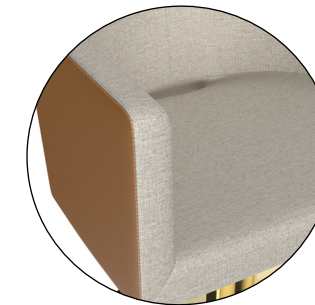

DORIAN PARROT

Styling chair with hydraulic lockable pump, Parrot base.

Black vinyl color only

~~€ 936,00~~ € 655,00

-30%

All vinyl colors available

~~€ 1.021,00~~ € 715,00

ROTO
BASE