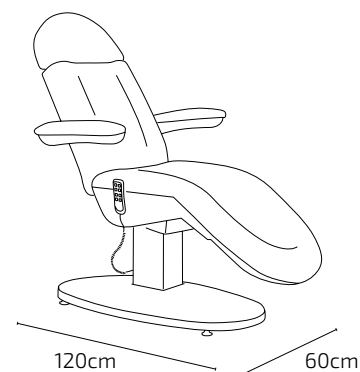

MAYA

Electric beauty bed

DESCRIPTION

High quality aesthetic stretcher with a very stable and robust structure.

Equipped with 3 motors that allow to adjust the height, the inclination of the backrest and the inclination of the seat. Adjustable footrest by gas piston and folding armrests.

Optional foot control.

CHARACTERISTICS

MATERIAL

High-end aesthetic bed of 3 bodies

SPECIFICATIONS

Removable headrest cushion and facial hole

Wired control included

COLOUR

White

PESO · WEIGHT · POIDS

70Kg

VOLUMEN · VOLUME

0,98m³

CAJAS · BOXES · CARTONS

1 210 x 85 x 55cm