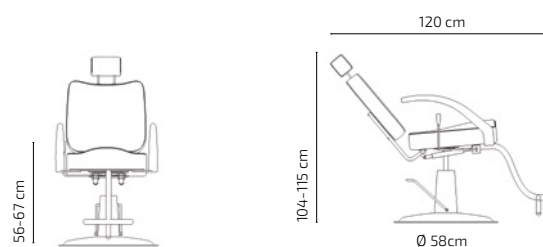

SILVIA W

Barber chair

Mirplay
salon

FEATURES

- Chromed reinforced structure
- Wooden inner structure covered in high density foam
- White fire-retardant PVC
- Locking height adjustable hydraulic pump with break (200kg)
- Footrest with stabilizing foot
- Adjustable head-rest
- 300 N double gas spring

COLOR

WEIGHT 37 Kg

VOLUME 0,28m³

BOX 62 x 62 x 72cm