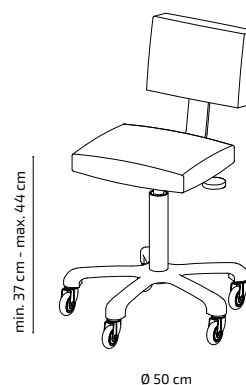

### FEATURES

- Stool with backrest
- Black fire-retardant PVC vinyl with high density foam
- Gas lift height adjustable seat
- 5-star aluminium base
- Anti-hair polyurethane wheels

COLOR

WEIGHT -- Kg

VOLUME 0,05m<sup>3</sup>

BOX 50 x 50 x 20cm