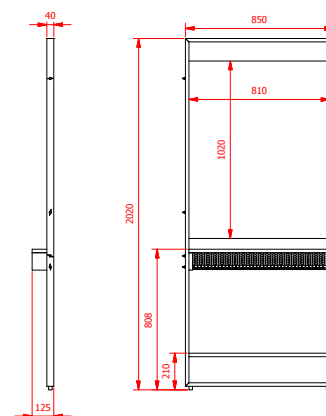

ROBIN

Styling unit

Mirplay
salon

FEATURES

- Black metallic structure
- Solid oak wood and metal tray
- Silver mirror with polished edges and LED
- Bottom footrest bar with gold stainless steel protector

COLLECTION

Organic Collection

COLOR

WEIGHT 43 Kg

VOLUME 0,22m³

BOX
A_ 92 x 210 x 11cm
B_ 82 x 13 x 13cm