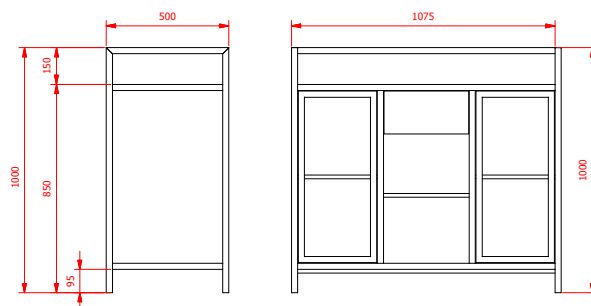

## FEATURES

- Manufactured in 18mm varnished plywood
- Metallic black painted structure
- Metal black mesh
- 2 black mesh doors with shelves
- 1 drawer with key and lock

## COLLECTION

Garage Collection

COLOR

WEIGHT 66Kg

VOLUME 0,63m<sup>3</sup>

BOX 113 x 102 x 55cm