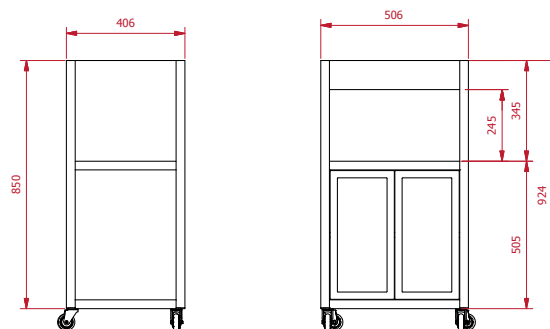

### FEATURES

- Manufactured in 18mm varnished plywood and black metallic corners
- 2 black mesh doors with a shelve inside
- Removable anti-hair silicon wheels (2 with brake)

### COLLECTION

Garage Collection

COLOR

WEIGHT 33Kg

VOLUME 0,24m<sup>3</sup>

BOX 54cm x 44cm x 90cm