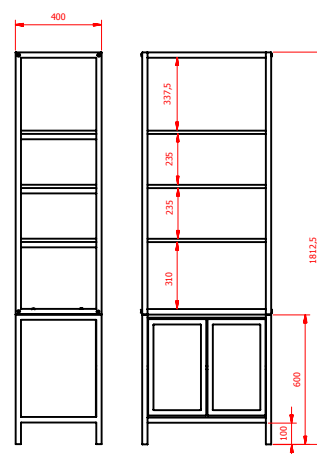

NOAH

Shelf

Mirplay
salon

FEATURES

- Manufactured in 12mm varnished plywood
- Black metallic structure with black metallic mesh
- 2 black mesh doors with a shelve inside

COLLECTION

Garage Collection

COLOR

WEIGHT

-- Kg

VOLUME

0,22m³

BOX

A_ 125 X 12 X 44cm
B_ 61 x 62 x 41cm