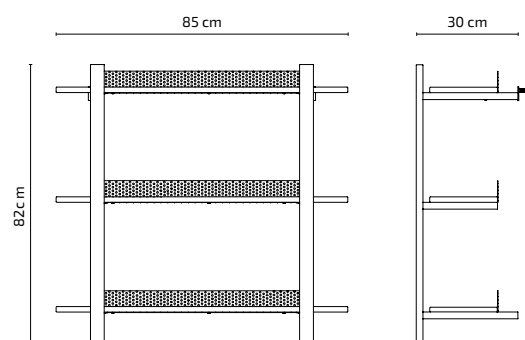

HOLLY

Shelving

Mirplay
salon

FEATURES

- Black painted metallic structure
- Solid oak wood shelf with perforated plate
- LED illumination in both metal profiles

COLLECTION

Organic Collection

COLOR

WEIGHT

13 Kg

VOLUME

0,23m³

BOX

32 x 84 x 87cm