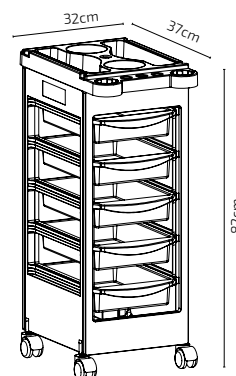

ADAM

Trolley

Mirplay
salon

FEATURES

- Manufactured in PP
- 5 removable trays
- Two drawers can be suspended from top sides of the cart
- Top working area with several compartments and appliance holders
- Swivel PP casters for easy movement.

COLOR

WEIGHT 5,8 Kg

VOLUME 0,07m³

BOX 77cm x 25cm x 40cm