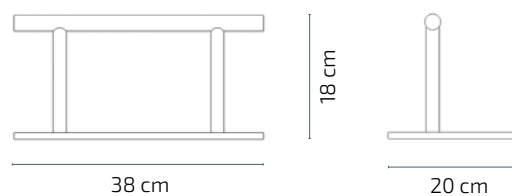

TROY

Footrest

Mirplay
salon

FEATURES

- Manufactured in stainless steel
- Anti-slip eva rubber base

COLOR

WEIGHT 6Kg

VOLUME 0,007m³

BOX A_ 43cm x 24cm x 7cm