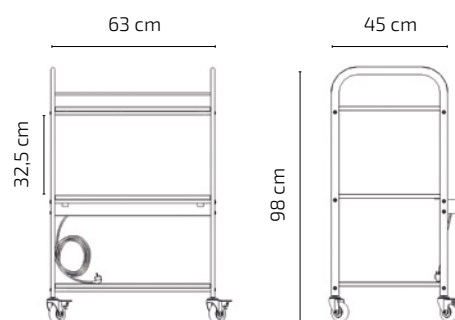

QUIN

Trolley

FEATURES

- White metal structure
- 3 white wooden shelves 60x45cm. Ideal for large aesthetic devices
- Distance between shelves: 32,5cm
- Base with 4 plugs and a 1,80m cord for
- Polyurethane castors with anti hair protection. Two castors with brake

COLOR

WEIGHT

7,5 Kg

VOLUME

0,047m³

BOX

48cm x 27cm x 9cm