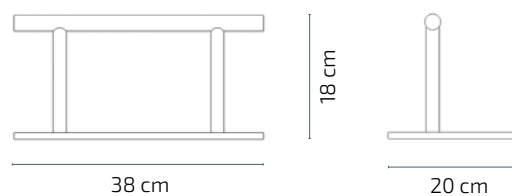

TODD

Footrest

Mirplay
salon

FEATURES

- Manufactured in stainless steel
- Anti-slip eva rubber base

COLOR

WEIGHT 6Kg

VOLUME 0,007m³

BOX A_ 43cm x 24cm x 7cm