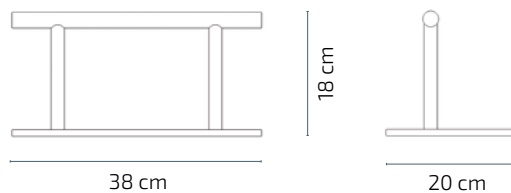

DAN

Footrest

Mirplay
salon

FEATURES

- Manufactured in stainless steel
- Anti-slip eva rubber base

COLOR

WEIGHT 6Kg

VOLUME 0,007m³

BOX A_ 43cm x 24cm x 7cm