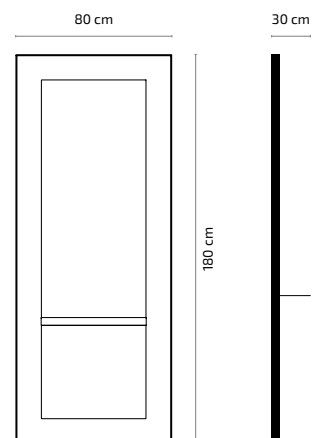

### FEATURES

- Manufactured in MDF
- Reinforced white acrylic tray
- Wooden frame upholstered in synthetic leather
- LED light
- Silver mirror

COLOR

WEIGHT 51Kg

VOLUME 0,13m<sup>3</sup>

BOX A\_ 202cm x 91cm x 19cm