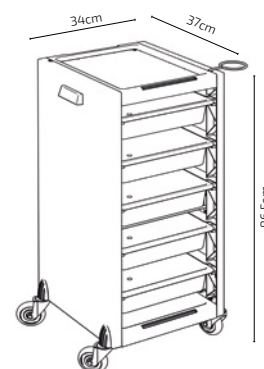

VITUS

Trolley

Mirplay
salon

FEATURES

- Trolley manufactured in high impact black gloss finish ABS in glossy black color
- 5 removable trays in black polyurethane
- One detachable blow dryer ring
- Solid plastic anti hair rubber castors

COLOR  CERAMIC

WEIGHT 8,4Kg

VOLUME 0,07m³

BOX 80 x 40 x 20cm